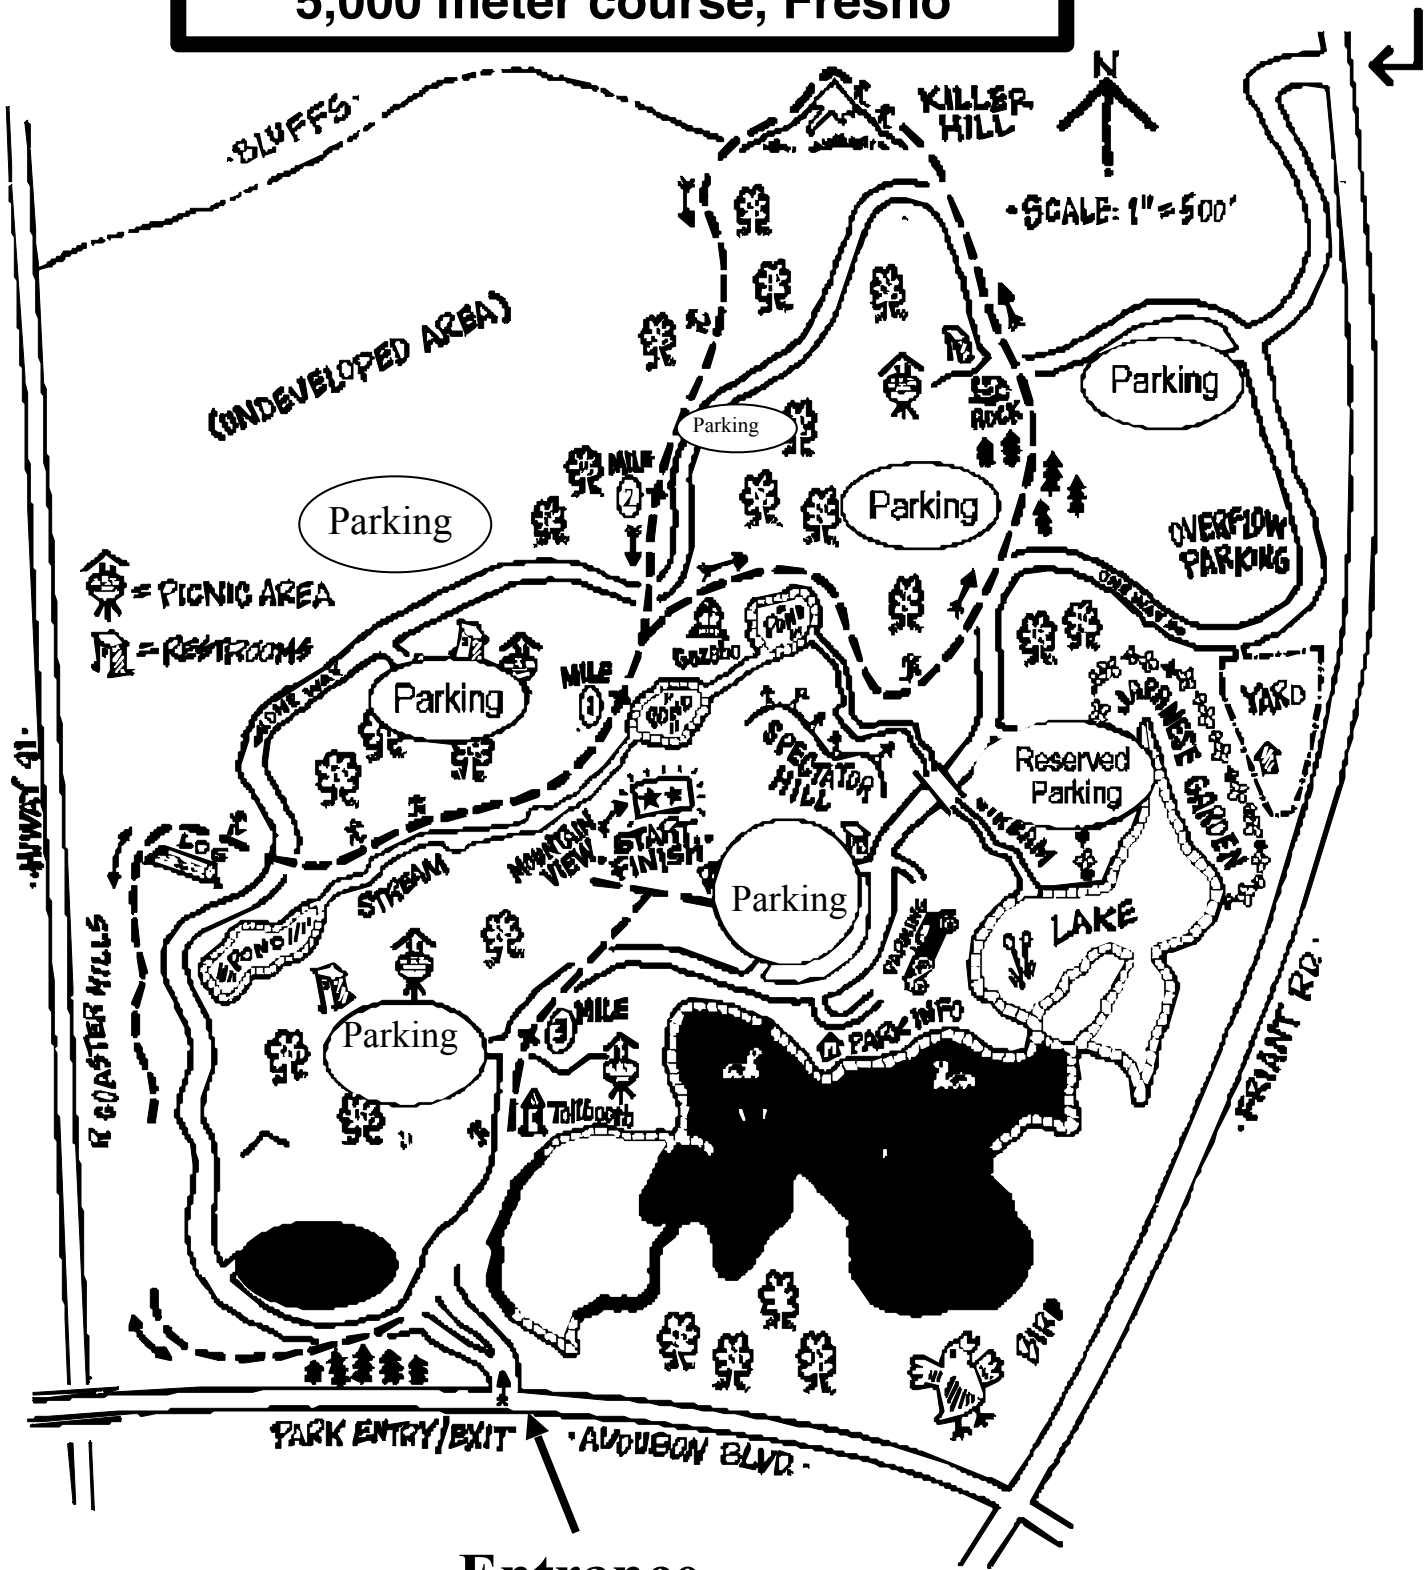

**Asics Clovis Invitational
Woodward Park Map
5,000 meter course, Fresno**

Entrance